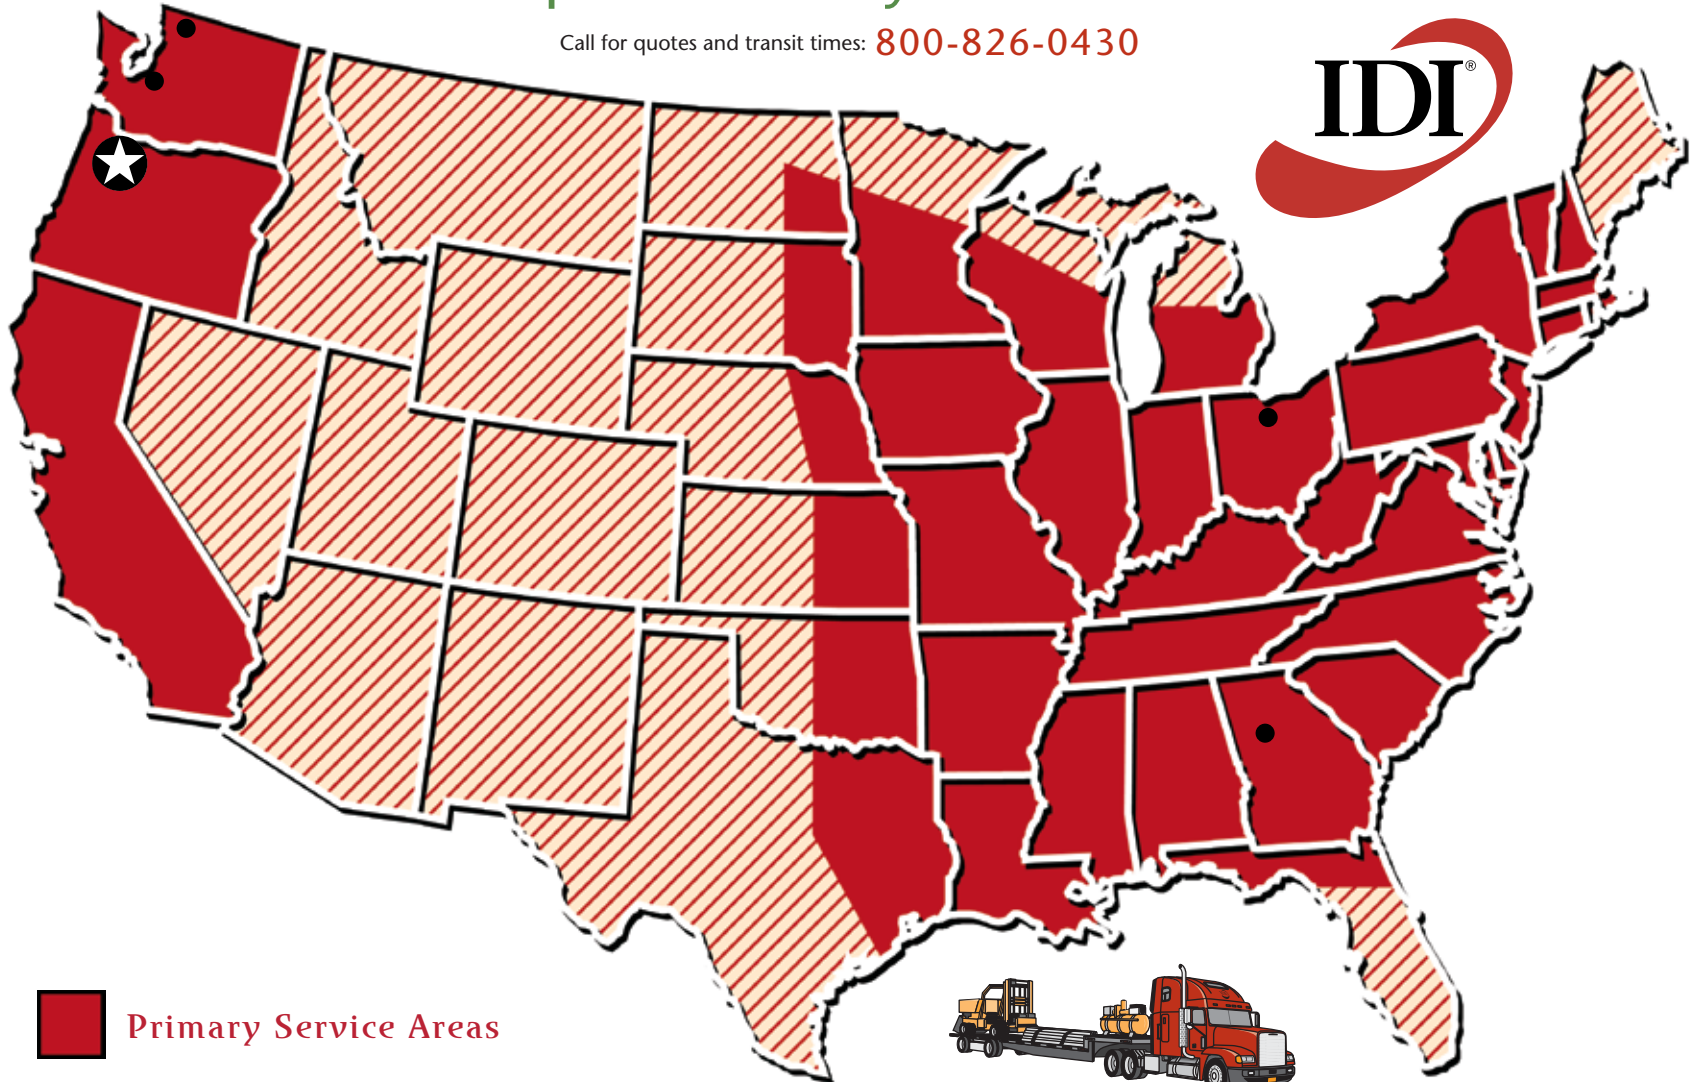

Flatbed/Step-Deck/Dry Van Service Lanes

Call for quotes and transit times: 800-826-0430

Primary Service Areas

Extended Service Areas

Independent Dispatch, Inc. headquarters in Portland, Oregon

www.independentdispatch.com